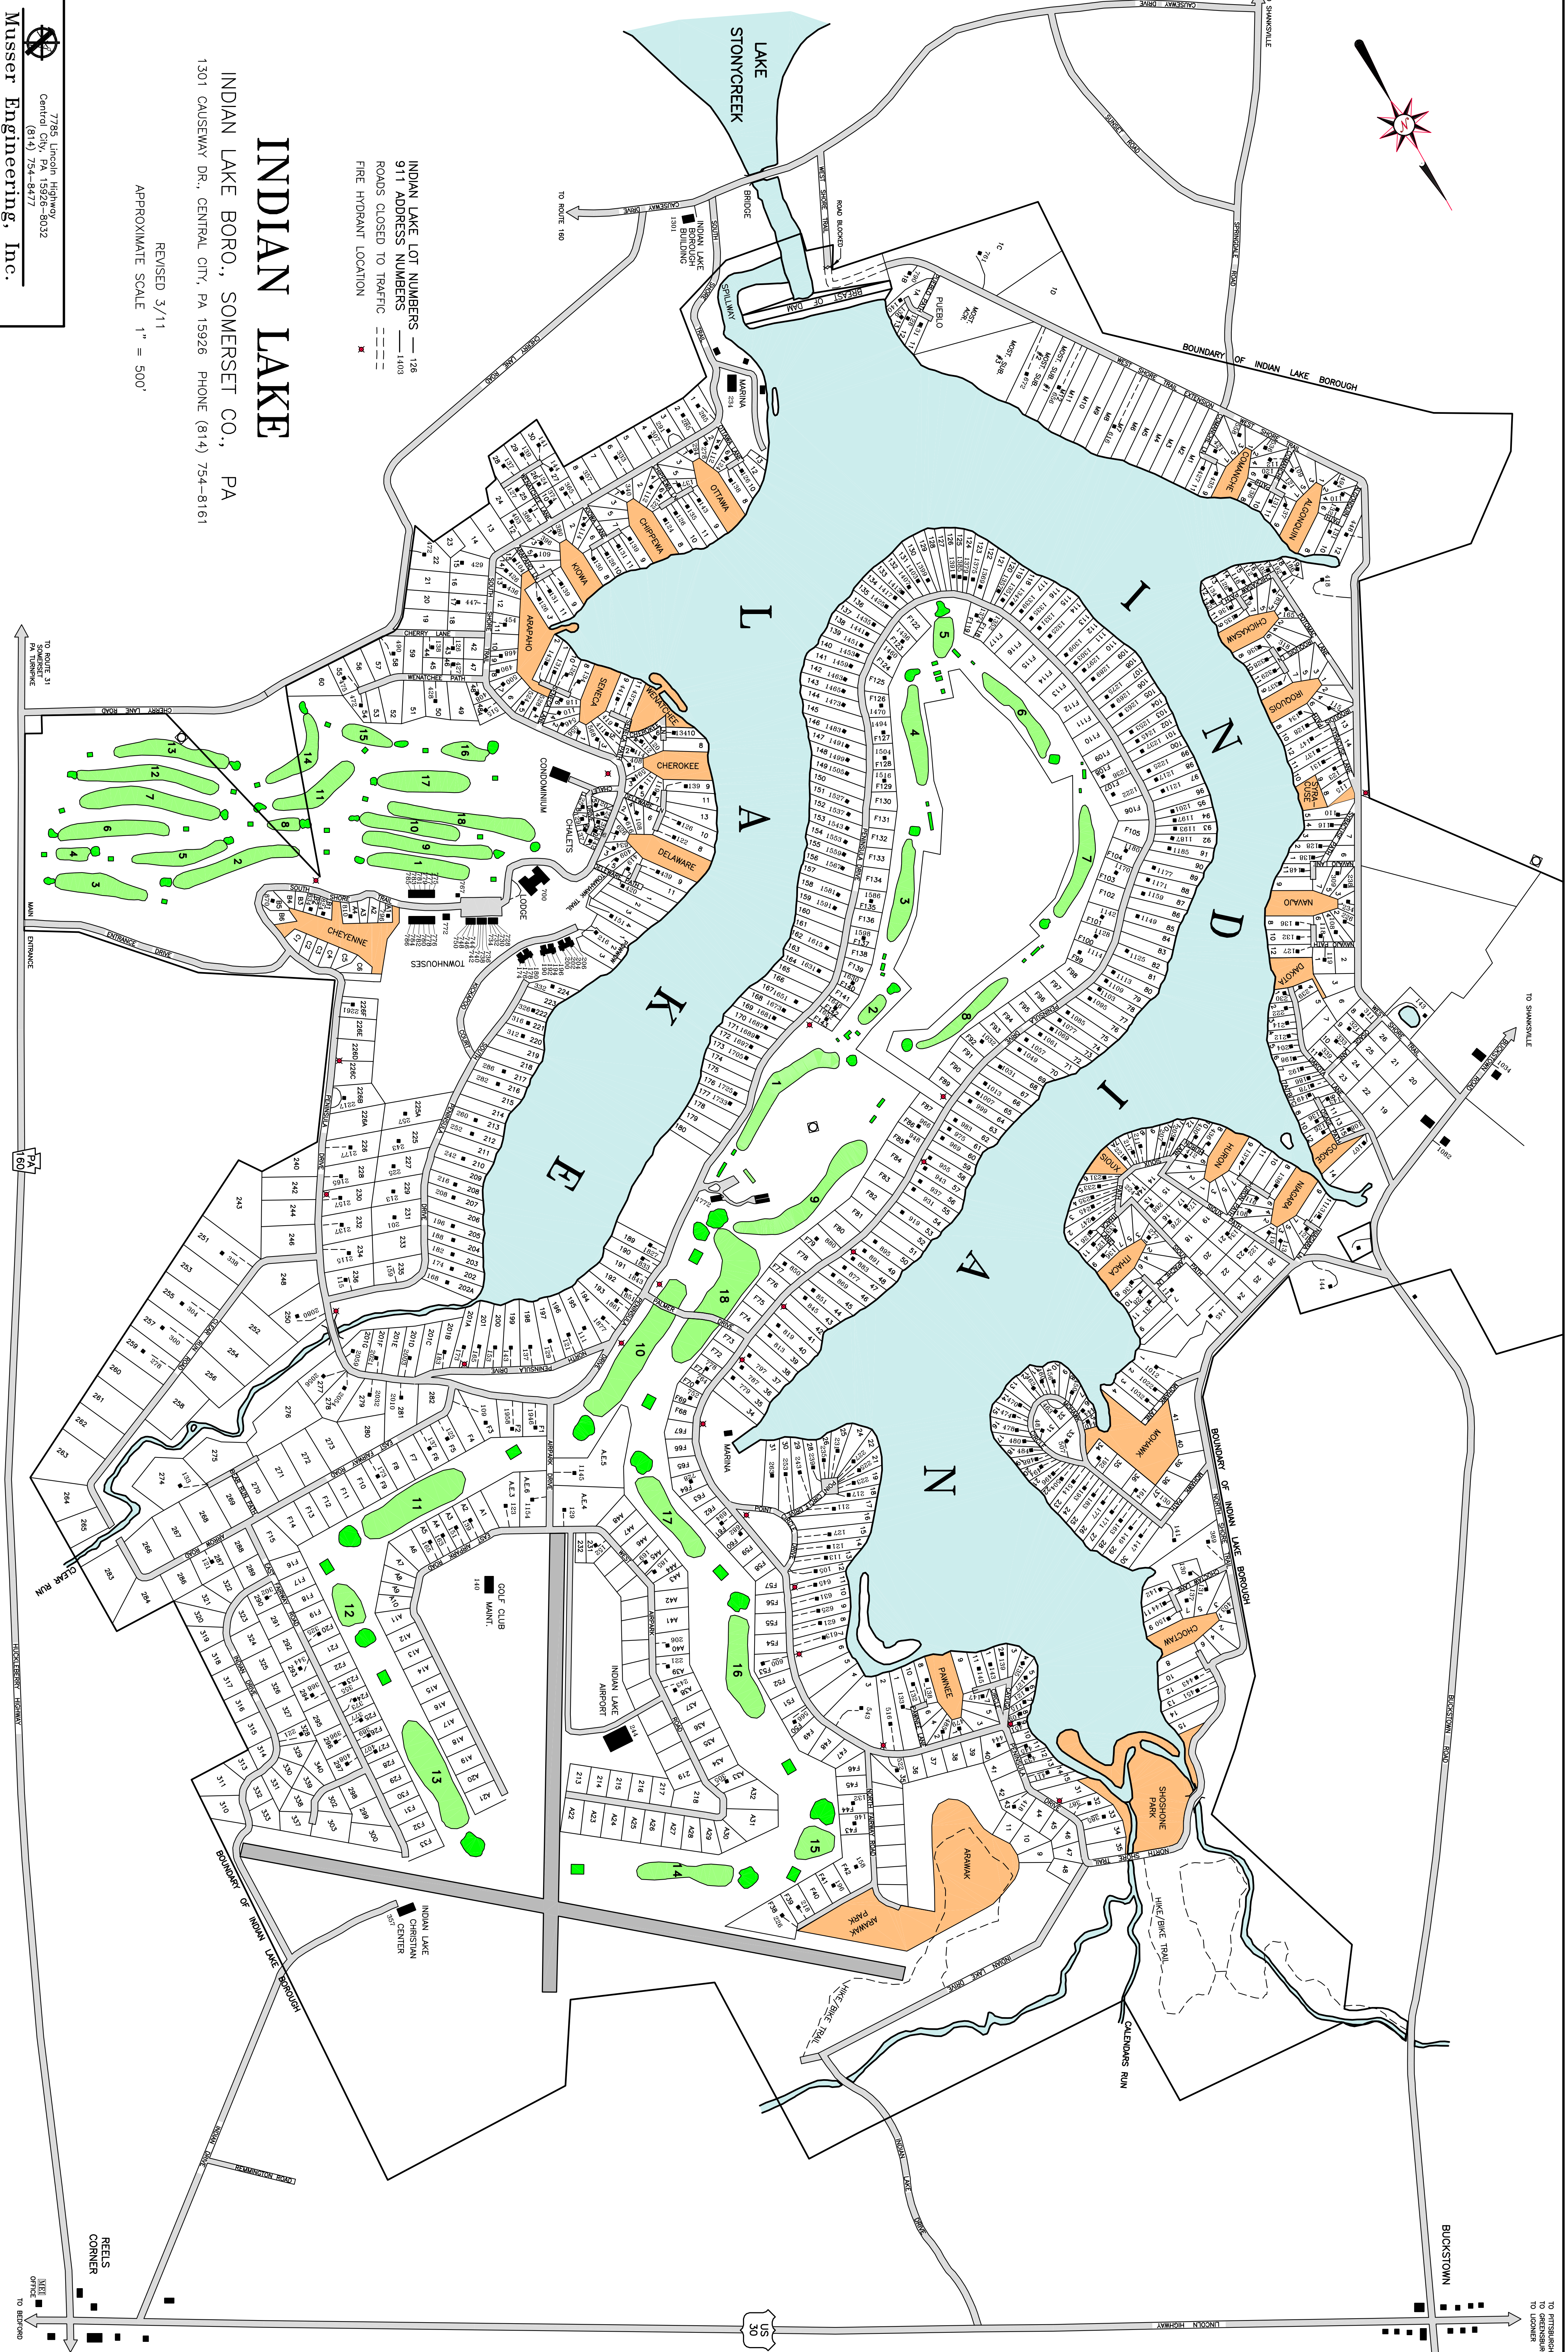

# INDIAN LAKE

INDIAN LAKE BORO., SOMERSET CO., PA  
1301 CAUSEWAY DR., CENTRAL CITY, PA 15926 PHONE (814) 754-8161

REVISED 3/11  
APPROXIMATE SCALE 1" = 500'

INDIAN LAKE LOT NUMBERS — 128  
911 ADDRESS NUMBERS — 1403  
ROADS CLOSED TO TRAFFIC - - - -  
FIRE HYDRANT LOCATION ■

7785 Lincoln Highway  
Central City, PA 15926-8032  
(814) 754-8477  
**Musser Engineering, Inc.**

REFLEX  
CORNER  
OFFICE  
TO REPORT

TO PITTSBURGH  
TO LUNEBER  
BUCKSTOWN

US 30