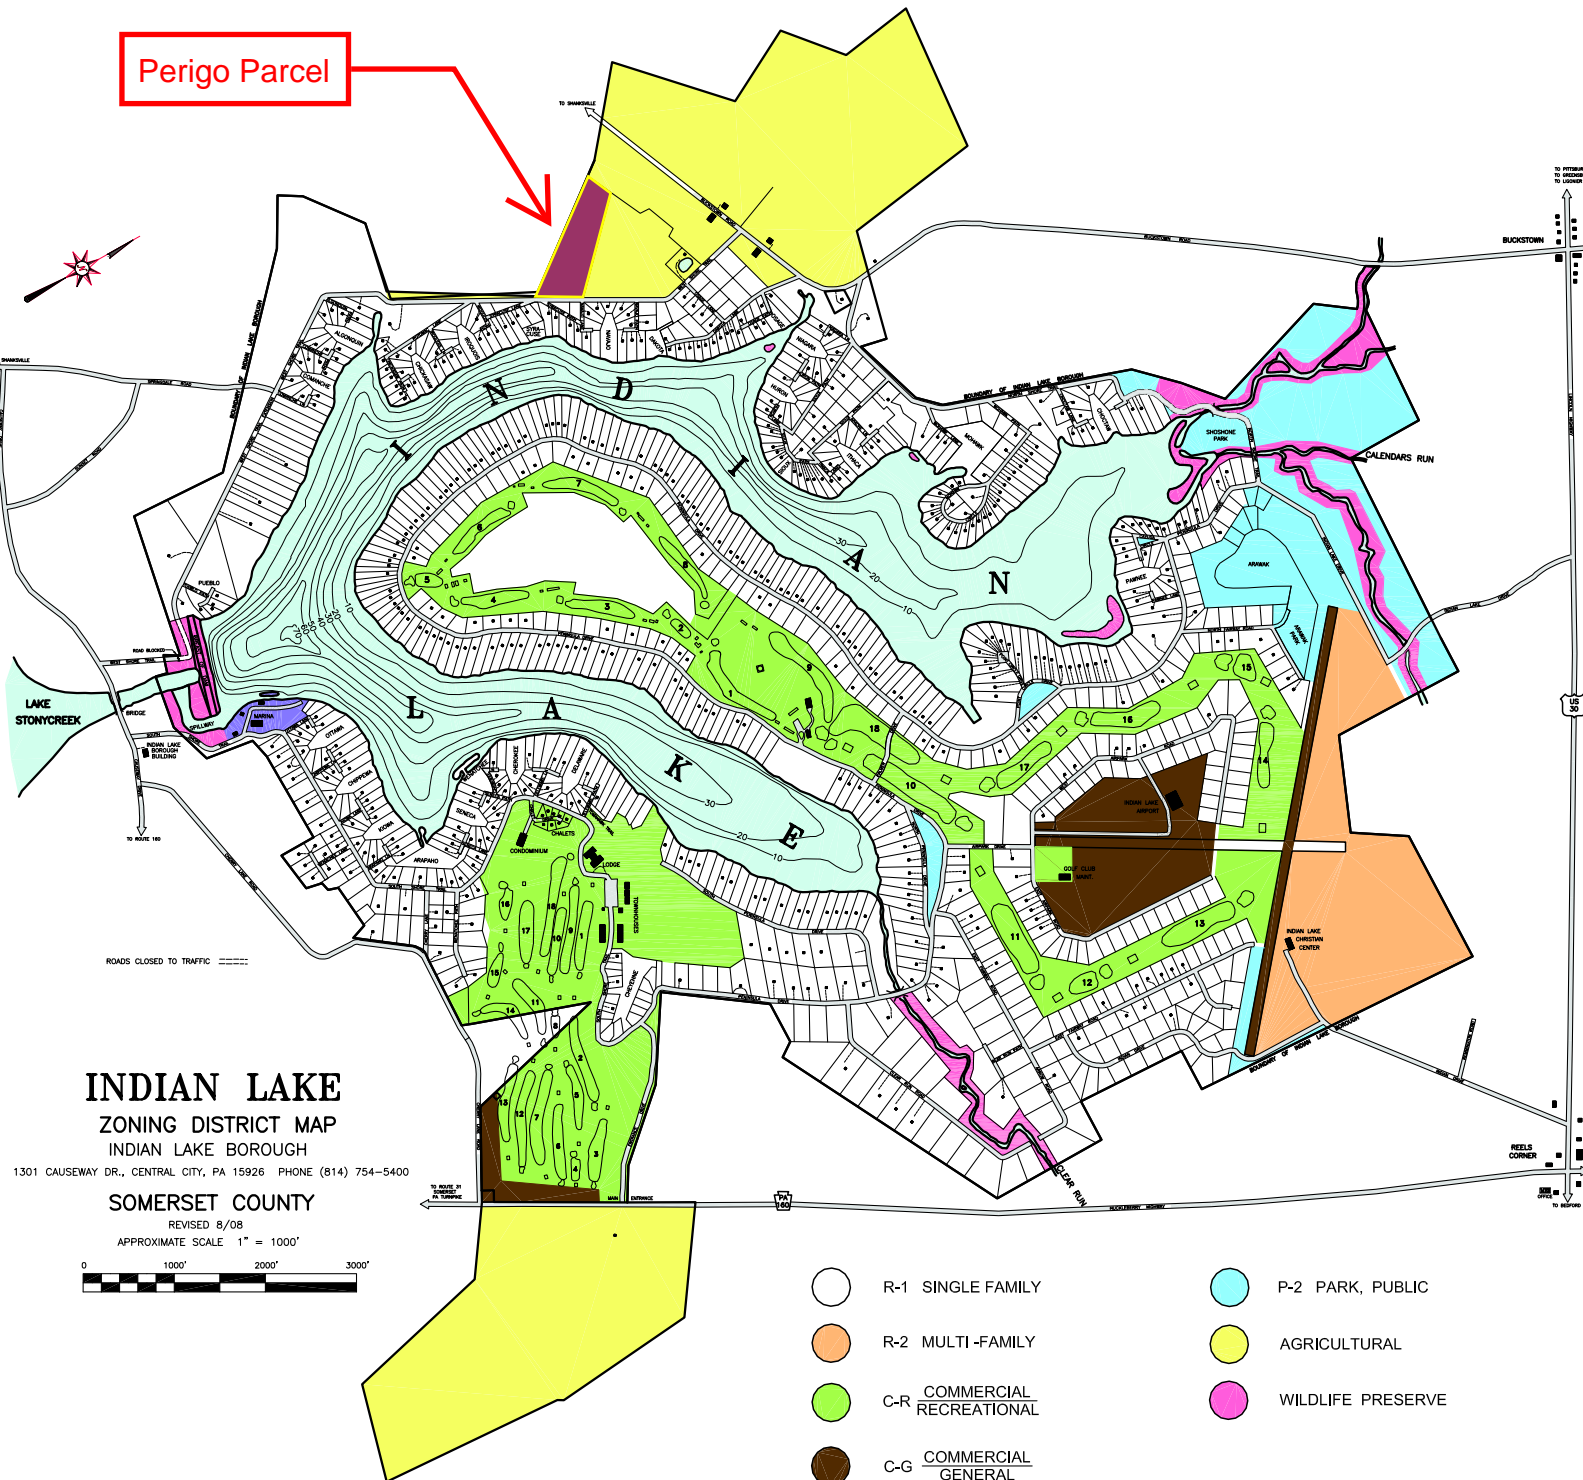

Perigo Parcel

INDIAN LAKE
ZONING DISTRICT MAP
 INDIAN LAKE BOROUGH

1301 CAUSEWAY DR., CENTRAL CITY, PA 15926 PHONE (814) 754-5400

SOMERSET COUNTY
 REVISED 8/08
 APPROXIMATE SCALE 1" = 1000'

- R-1 SINGLE FAMILY
- R-2 MULTI-FAMILY
- C-R COMMERCIAL RECREATIONAL
- C-G COMMERCIAL GENERAL
- C-M COMMERCIAL MARINA
- P-2 PARK, PUBLIC
- AGRICULTURAL
- WILDLIFE PRESERVE